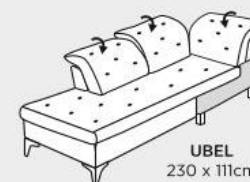

2.5 ALR FU MAN  
AT + 160cm + AT

3 3 OA FU MAN  
180cm

3 AL FU MAN  
AT + 180cm

3 AR FU MAN  
180cm + AT

3 ALR FU MAN  
AT + 180cm + AT

### motorový povýsuv v sedáku

2 2 OA FU MOT  
140cm

2 AL FU MOT  
AT + 140cm

2 AR FU MOT  
140cm + AT

2 ALR FU MOT  
AT + 140cm + AT

2.5 2.5 OA FU MOT  
160cm

2.5 AL FU MOT  
AT + 160cm

2.5 AR FU MOT  
160cm + AT

2.5 ALR FU MOT  
AT + 160cm + AT

3 3 OA FU MOT  
180cm

3 AL FU MOT  
AT + 180cm

3 AR FU MOT  
180cm + AT

3 ALR FU MOT  
AT + 180cm + AT

UBEL  
230 x 111cm

UBER  
230 x 111cm

OTOMAN AL  
106 x 211cm