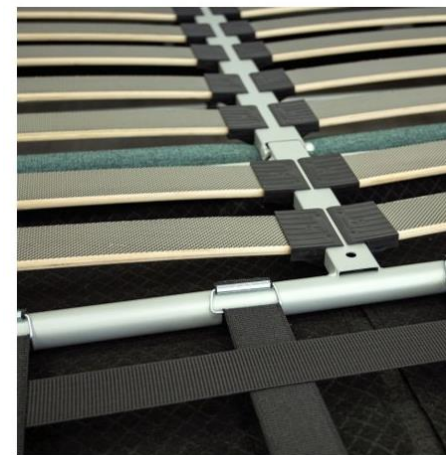

úložný priestor po celej dĺžke elementov

LONG AL / AR BK

UBEL / R MED BK